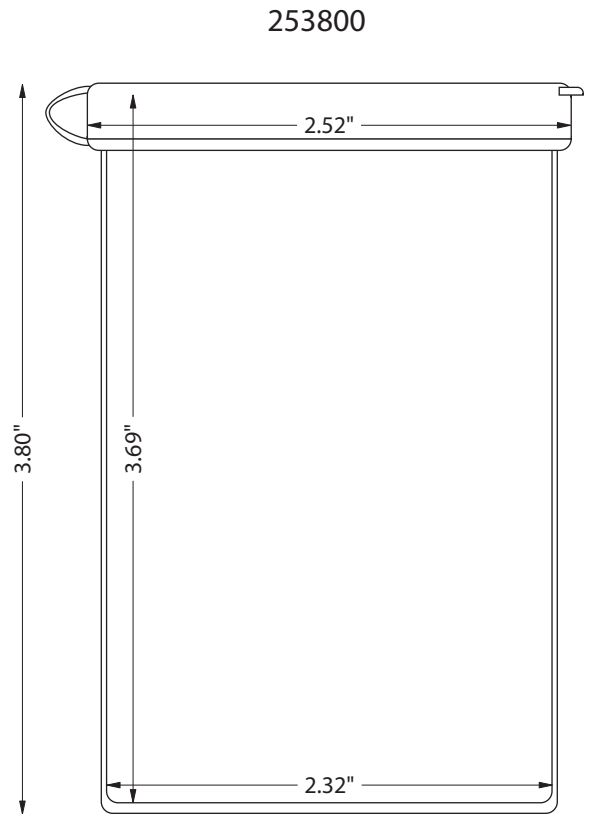

LA-CONS 2.5" DIAMETER

WWW.LACONS.COM

Note: All dimensions +/-0.020" unless otherwise noted