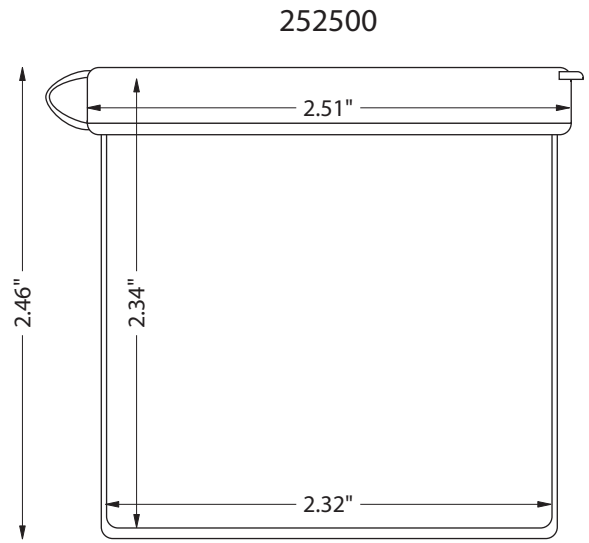

LA-CONS 2.5" DIAMETER

WWW.LACONS.COM

Note: All dimensions +/-0.020" unless otherwise noted