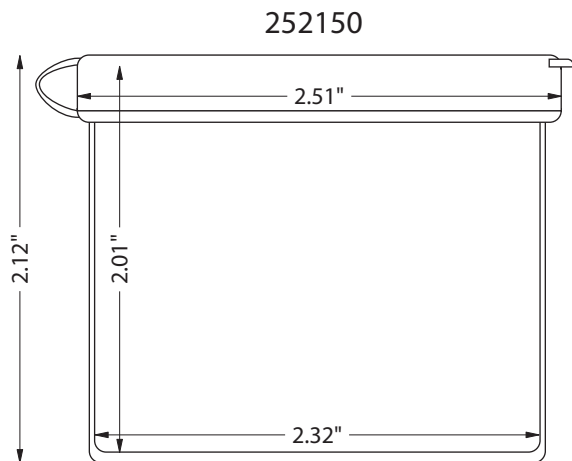

LA-CONS 2.5" DIAMETER

WWW.LACONS.COM

Note: All dimensions +/-0.020" unless otherwise noted