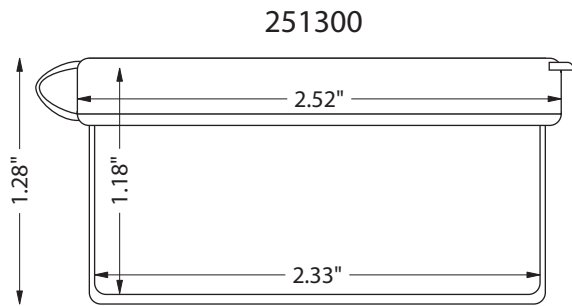

LA-CONS 2.5" DIAMETER

WWW.LACONS.COM

Note: All dimensions +/-0.020" unless otherwise noted